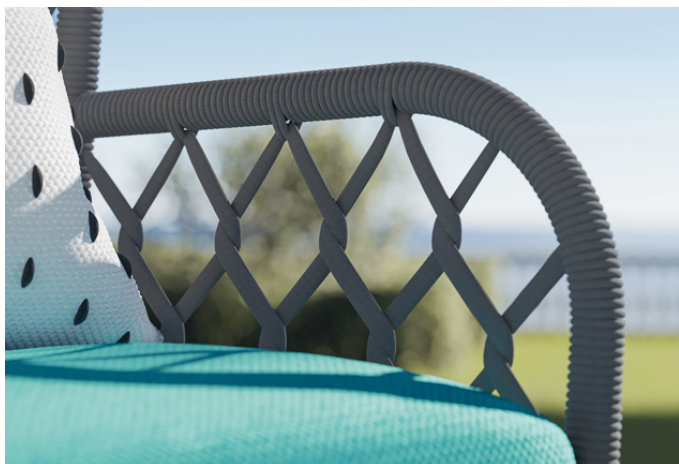

Daybed

Daybed - Structure aluminium et tressage tube polyester - Coussins tissu

Collection

Yakimour

Structure

Coussin

Caractéristiques

Dimensions : 165 × 115 × 85 cm

Poids brut : 0 kg

Hauteur d'assise : 8 cm

Hauteur accoudoirs : 58 cm

Epaisseur d'assise : 58 cm

Structure : Aluminium laqué

Coussin : Tissu

Matière : Polyester tissé